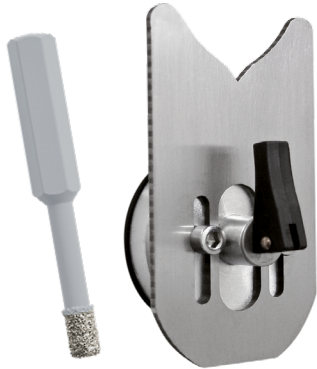

**SHOXX**  
POWER INSIDE  
**DBT/DBZ**

fig. **DBT** item number: 340073/**DBZ** item number: 390053

**ADVANTAGES**

- Premium diamond core drill 6-kant
- segment height: 10 mm
- vacuum brazed dry core bit for dry drilling porcelain stoneware (also 2 cm thick)
- for all conventional drills and cordless drills (min. 1,500 rpm)

**MATERIAL**

porcelain stoneware	✓✓
ceramics/tiles	✓✓
artificial stone/marble	✓✓
glass/fibre-glass	✓✓
porcelain	✓✓
roof tiles	✓✓

ITEM NUMBER	EAN	DESCRIPTION	Ø (MM)	ADAPTOR (MM)
340439	3475181403846	DBT	5	hexagon
340073	3475181400715	DBT	6	hexagon
340074	3475181400722	DBT	8	hexagon
340075	3475181400739	DBT	10	hexagon
340076	3475181400746	DBT	12	hexagon
340077	3475181400753	DBT	14	hexagon
390053	3475181900116	DBZ centring device 6-40 mm for DBT dry core drills		